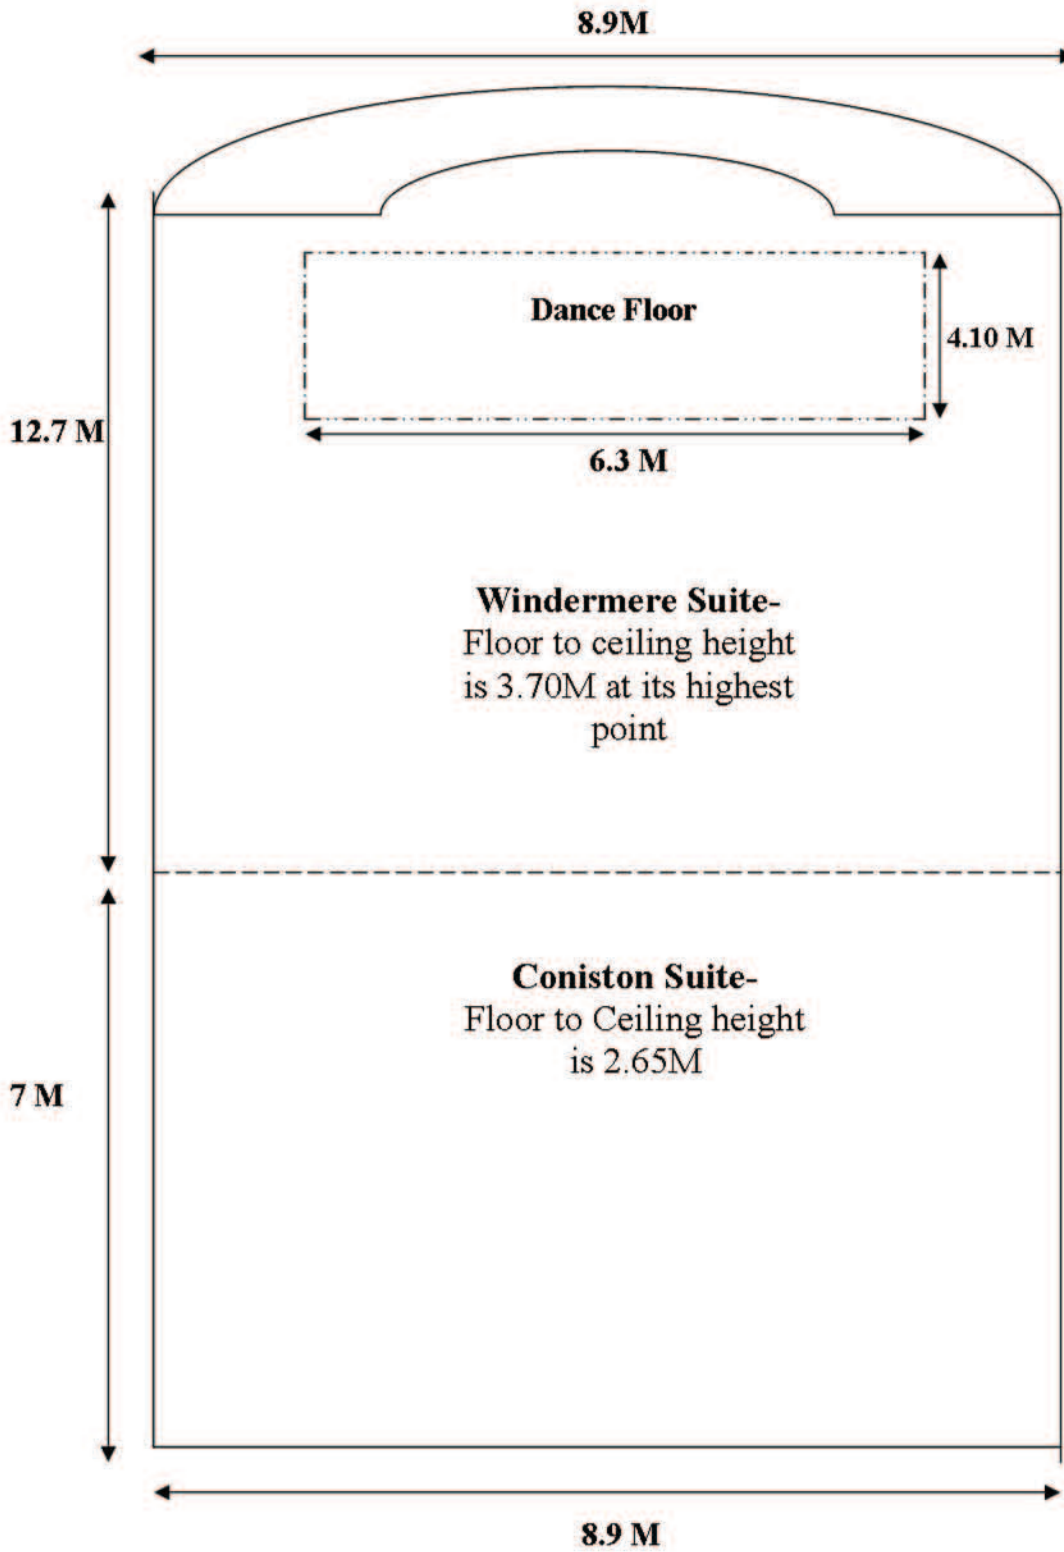

The Lake Suite

The Rydal Suite
Dimensions

Floor to Ceiling to Ceiling height is
2.65M

Waterside Suite
Dimensions

Floor to Ceiling Height is 2.55 M