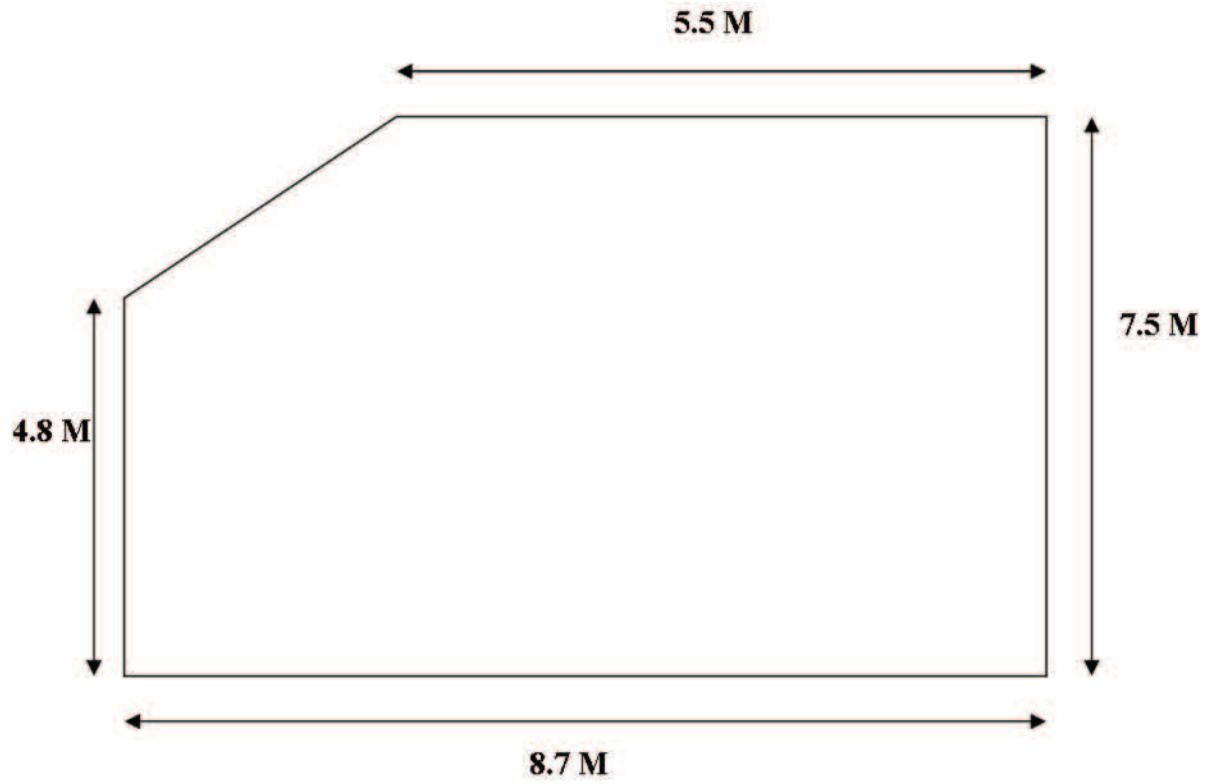

The Lake Suite

The Rydal Suite
Dimensions

Floor to Ceiling to Ceiling height is
2.65M

Waterside Suite
Dimensions

Floor to Ceiling Height is 2.55 M