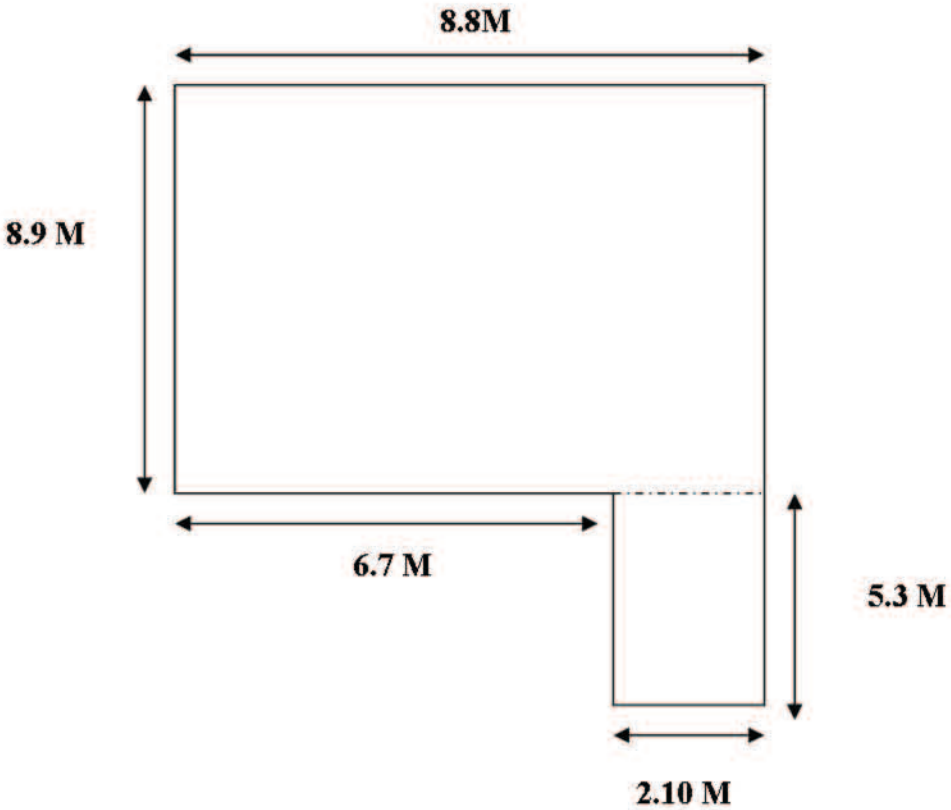

The Lake Suite

The Rydal Suite
Dimensions

Floor to Ceiling to Ceiling height is
2.65M

Waterside Suite
Dimensions

Floor to Ceiling Height is 2.55 M